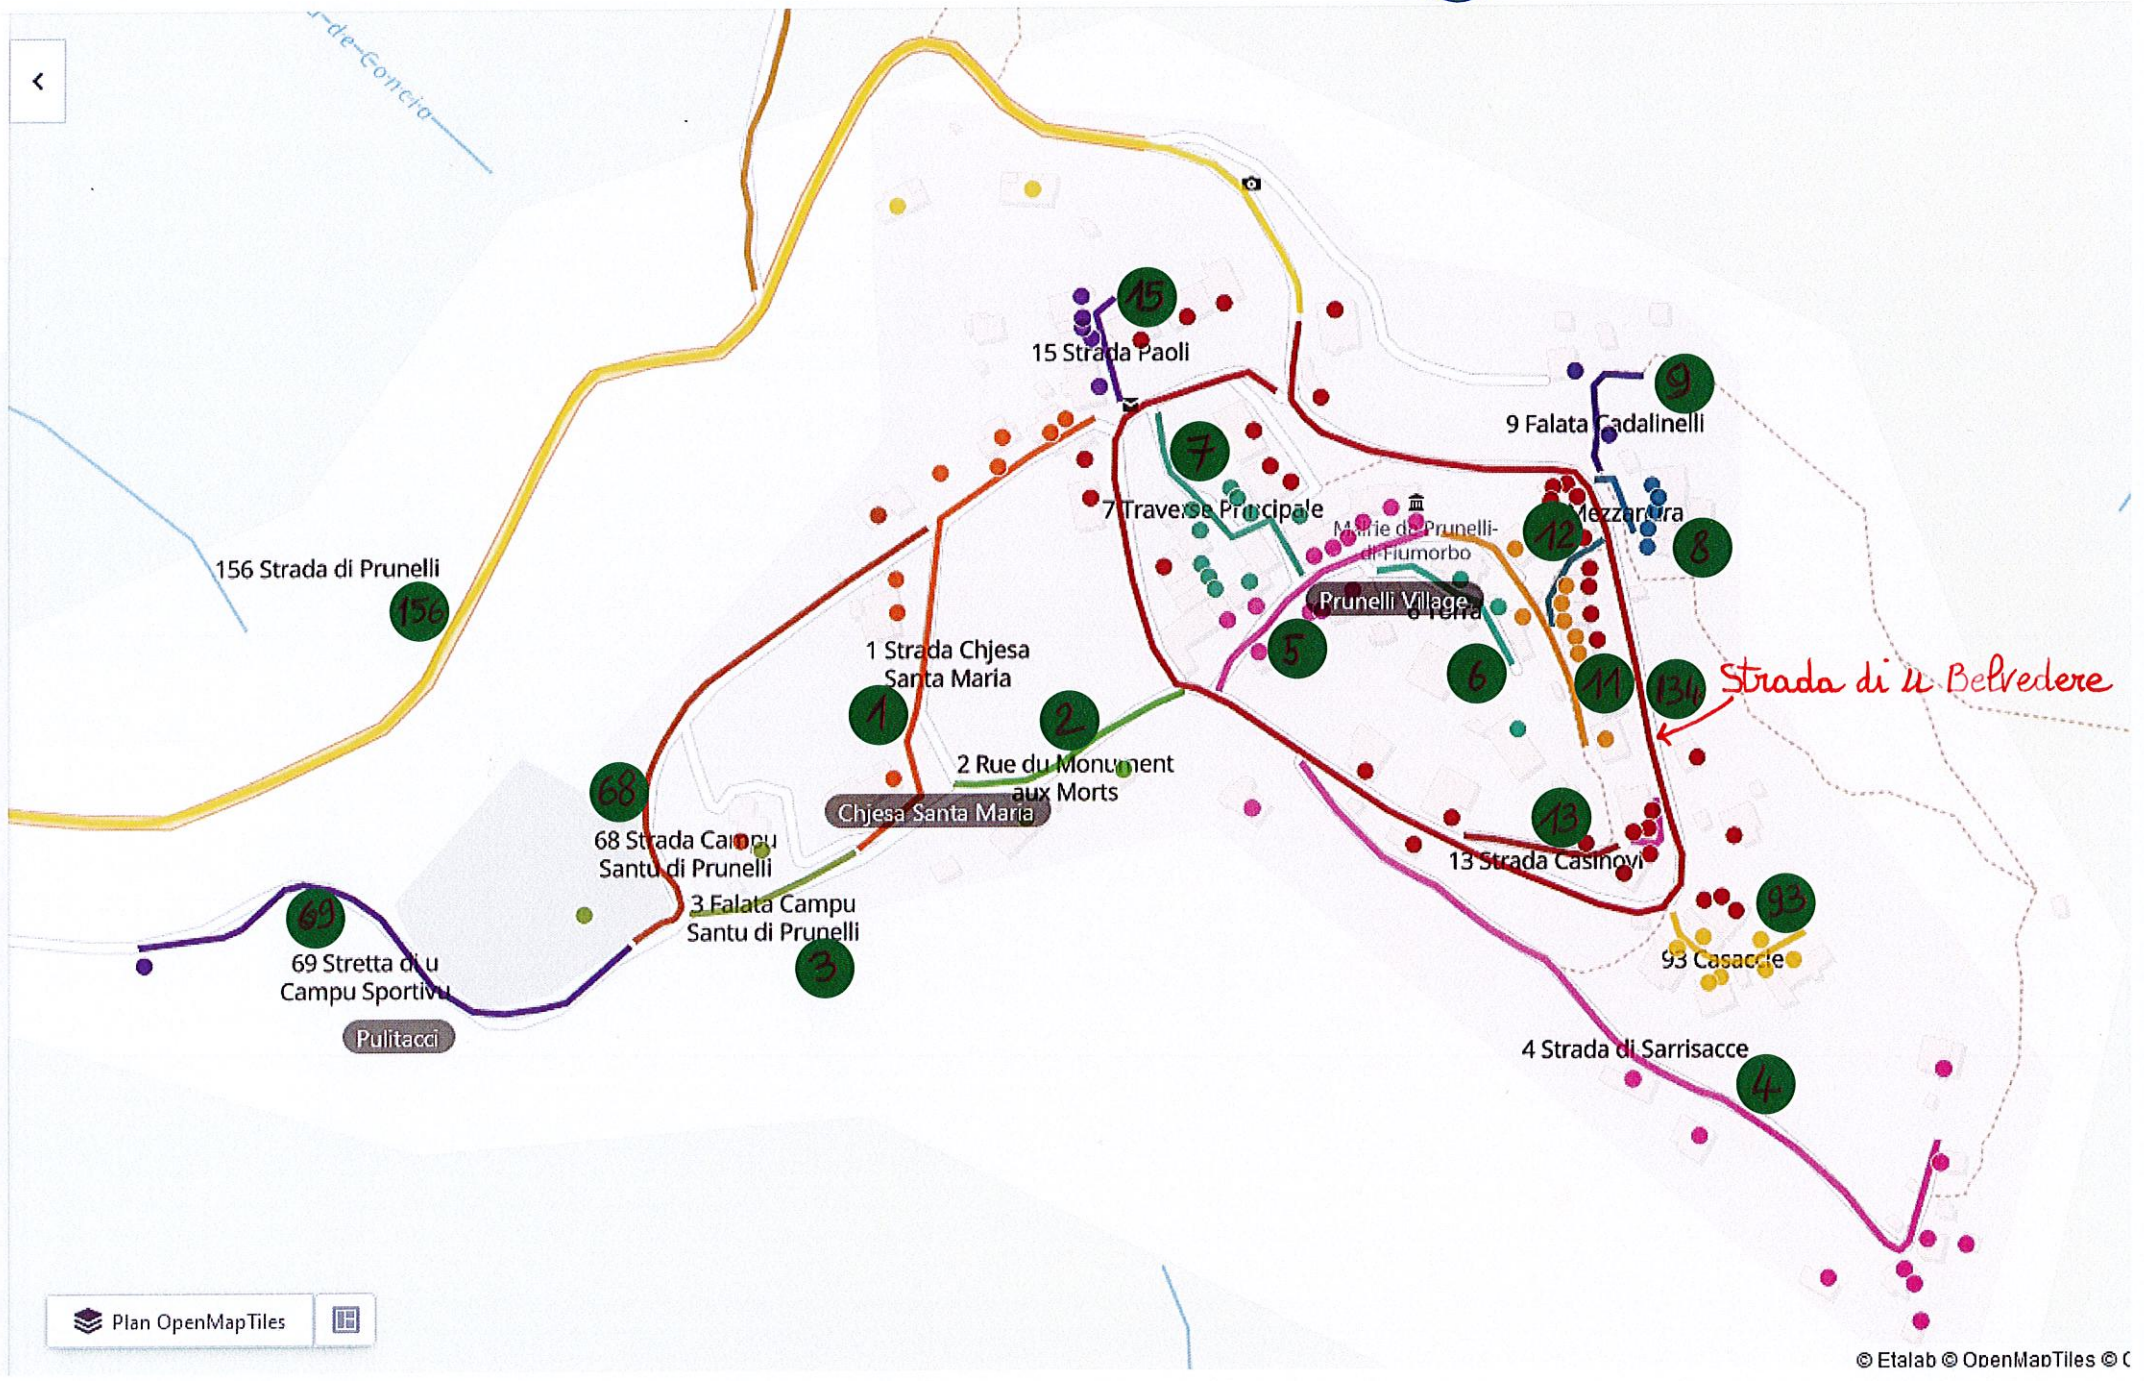

VILLAGE et HAMEAUX