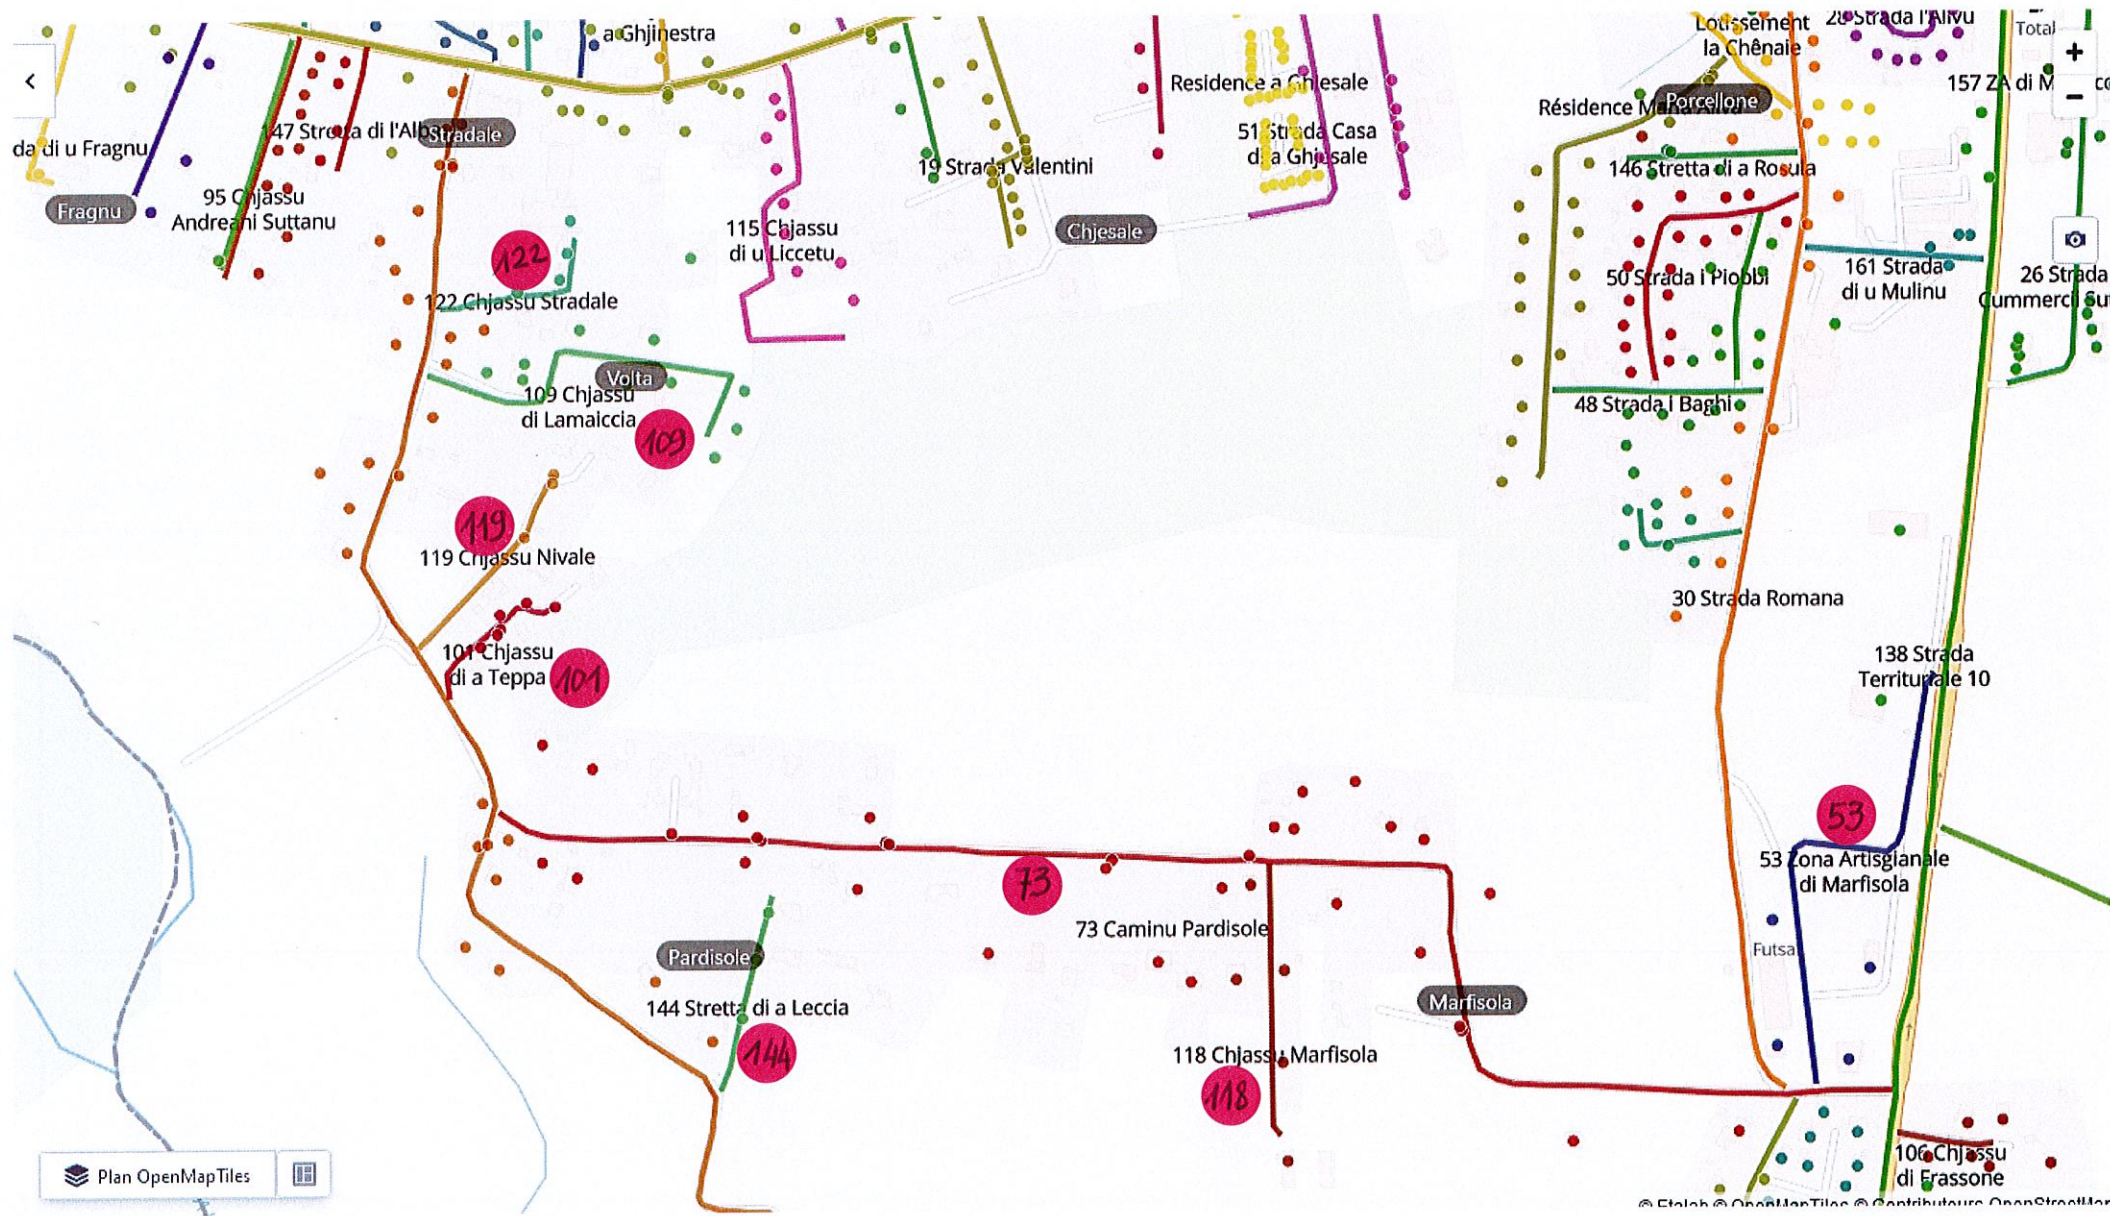

ABATESCU-PARDISOLE

Plan OpenMapTiles

© Esri, © OpenMapTiles, © Contributors, OpenStreetMap